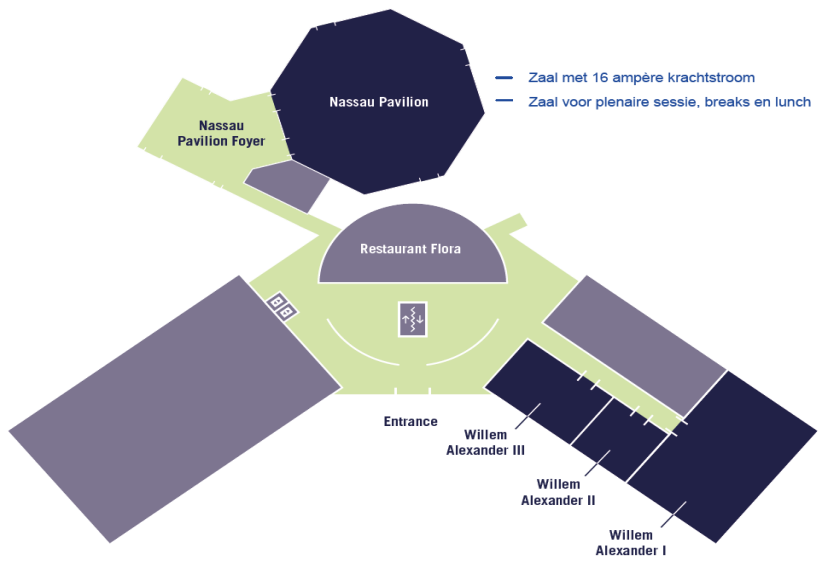

-1 Floor

FLOOR MAPS KEY

- Meeting / Conference Rooms
- Amenities / Service Areas
- Foyer / Public Space

Ground Floor

FLOOR MAPS KEY

- Meeting / Conference Rooms
- Amenities / Service Areas
- Foyer / Public Space

1st Floor

FLOOR MAPS KEY

- Meeting / Conference Rooms
- Amenities / Service Areas
- Foyer / Public Space