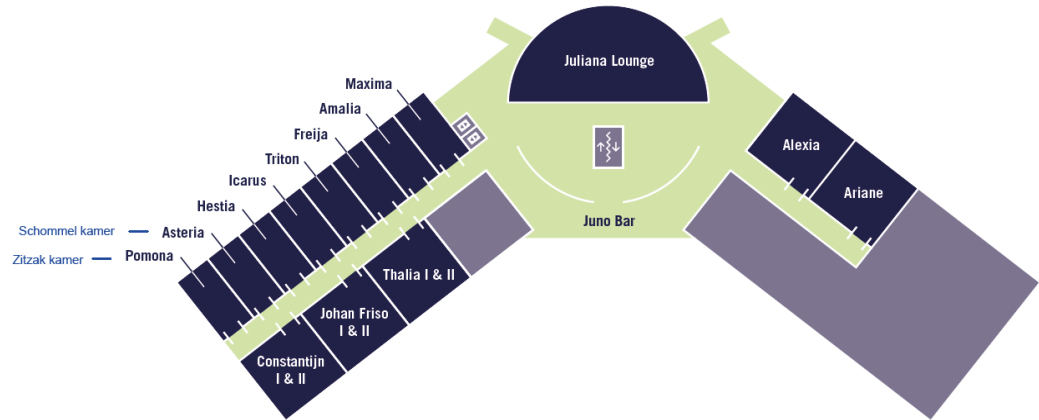

-1 Floor

FLOOR MAPS KEY

- Meeting / Conference Rooms
- Amenities / Service Areas
- Foyer / Public Space

Ground Floor

FLOOR MAPS KEY

- Meeting / Conference Rooms
- Amenities / Service Areas
- Foyer / Public Space