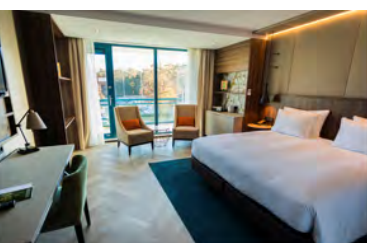

For More Information Or Bookings Please Contact Our Events Team :

cb.soestduinen@hilton.com
Telefoon : +31 35 603 8388