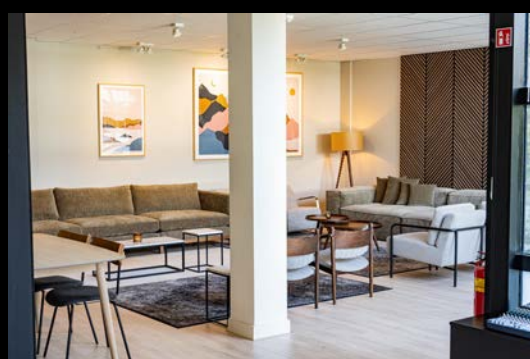

THE CONFERENCE

Welcome to our exceptional 1500m2 Conference Center. Designed to leave a lasting imprint on you and your guests.

Including:

The Lobby – Welcome and Registration room

The Plenary – Plenary room up to 400 pax

The Lounge – Catering and Networking area

The Patio – Outdoor Catering and Networking area

The Space – Break-out room #1 up to 150 pax

The Suite – Break-out room #2 up to 120 pax

The Apartment – Break-out room #3 up to 80 pax

The Lodge – Break-out room #4 up to 18 pax

With exclusive access to the entire venue for you and your guests.