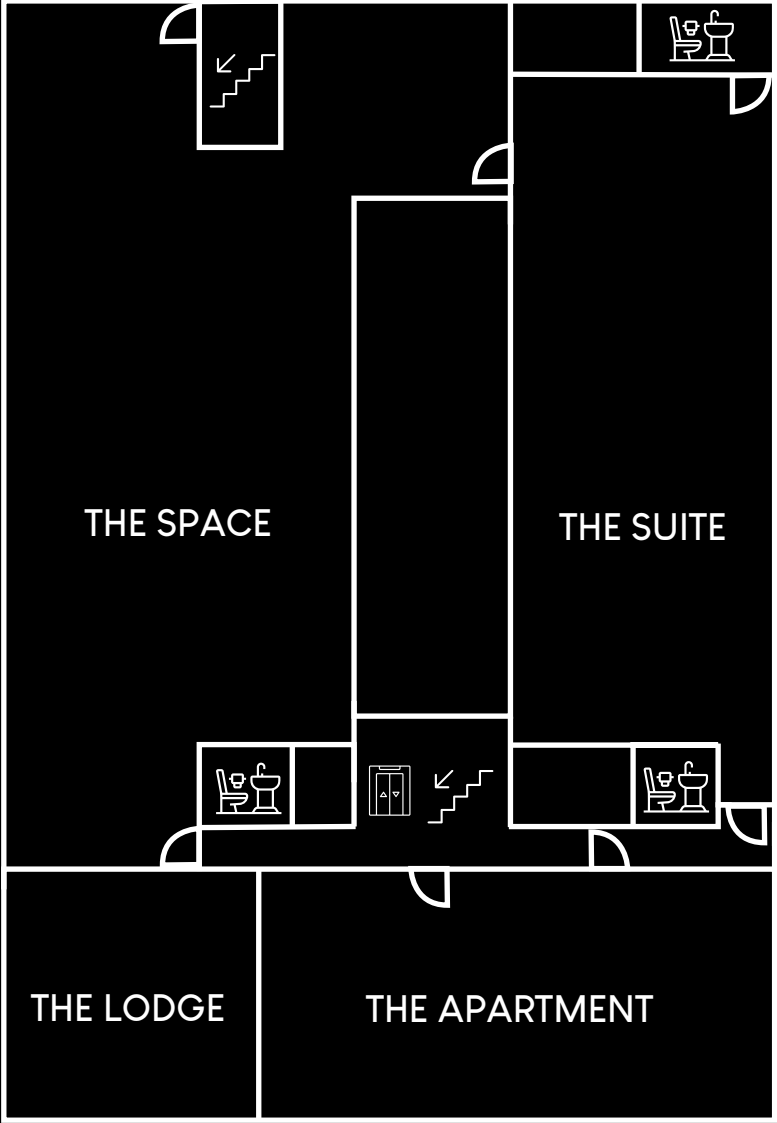

Including:

The Lobby – Welcome and Registration room

The Plenary – Plenary room up to 400 pax

The Lounge – Catering and Networking area

The Patio – Outdoor Catering and Networking area

The Space – Break-out room #1 up to 150 pax

The Suite – Break-out room #2 up to 120 pax

The Apartment – Break-out room #3 up to 80 pax

The Lodge – Break-out room #4 up to 18 pax

With exclusive access to the entire venue for you and your guests.

**GROUND
FLOOR**

**FIRST
FLOOR**

THE PLENARY

UP TO 400 PAX

THE LOUNGE

UP TO 300 PAX

THE SPACE

UP TO 150 PAX

THE SUITE

UP TO 120 PAX

THE APARTMENT

UP TO 80 PAX

THE LODGE

UP TO 18 PAX

THE PATIO

THE MEETING SPACES

NOW
OR
NEVER