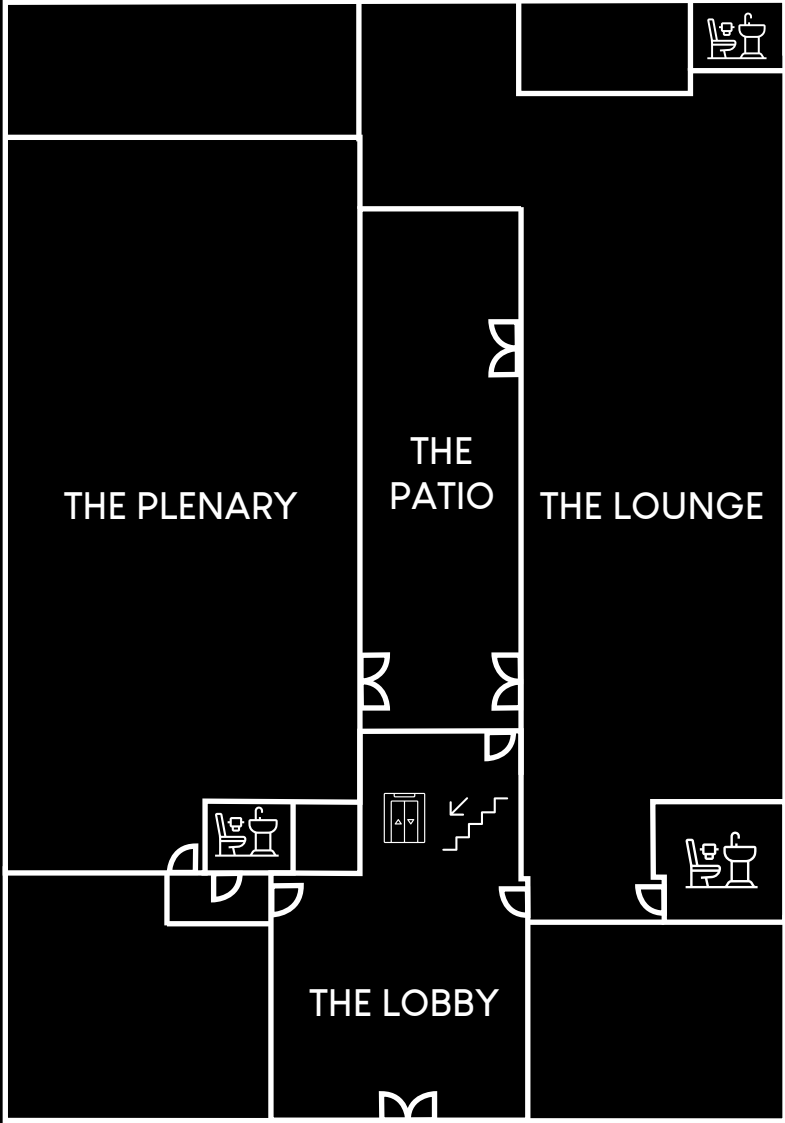

Including:

The Lobby – Welcome and Registration room

The Plenary – Plenary room up to 400 pax

The Lounge – Catering and Networking area

The Patio – Outdoor Catering and Networking area

The Space – Break-out room #1 up to 150 pax

The Suite – Break-out room #2 up to 120 pax

The Apartment – Break-out room #3 up to 80 pax

The Lodge – Break-out room #4 up to 18 pax

With exclusive access to the entire venue for you and your guests.

**GROUND
FLOOR**

**FIRST
FLOOR**

THE PLENARY

UP TO 400 PAX

THE LOUNGE

UP TO 300 PAX

THE SPACE

UP TO 150 PAX

THE SUITE