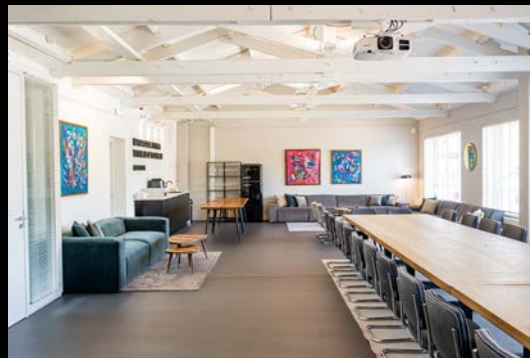

THE CONFERENCE

Welcome to our exceptional 1500m2 Conference Center. Designed to leave a lasting imprint on you and your guests.

Including:

The Lobby – Welcome and Registration room

The Plenary – Plenary room up to 400 pax

The Lounge – Catering and Networking area

The Patio – Outdoor Catering and Networking area

The Space – Break-out room #1 up to 150 pax

The Suite – Break-out room #2 up to 120 pax

The Apartment – Break-out room #3 up to 80 pax

The Lodge – Break-out room #4 up to 18 pax

With exclusive access to the entire venue for you and your guests.