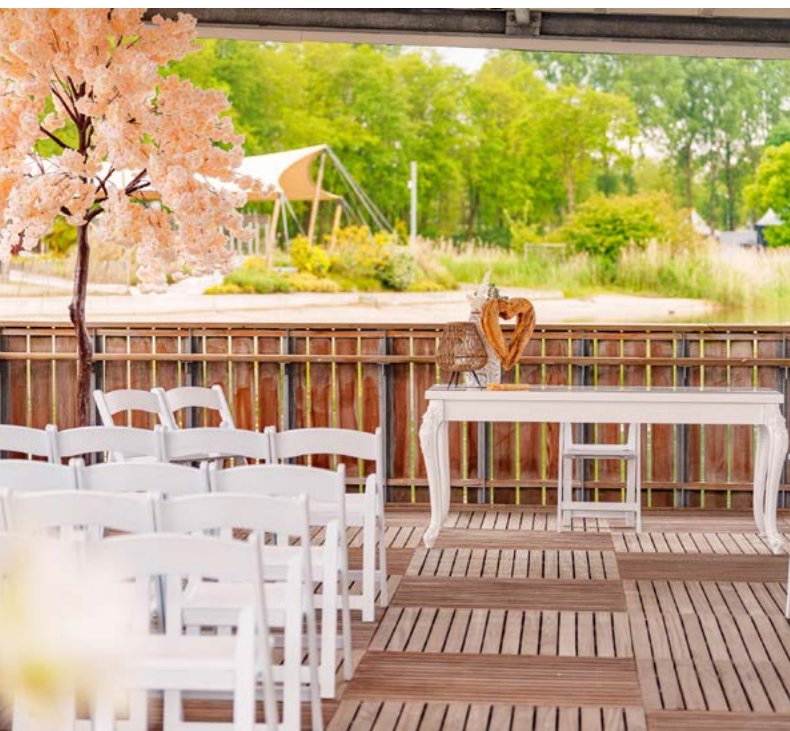

Capacity	ceremony	drinks/bbq
	80	80

Quick facts

Floor area:

165 m²

Among others suitable for:

ceremony, drinks, BBQ