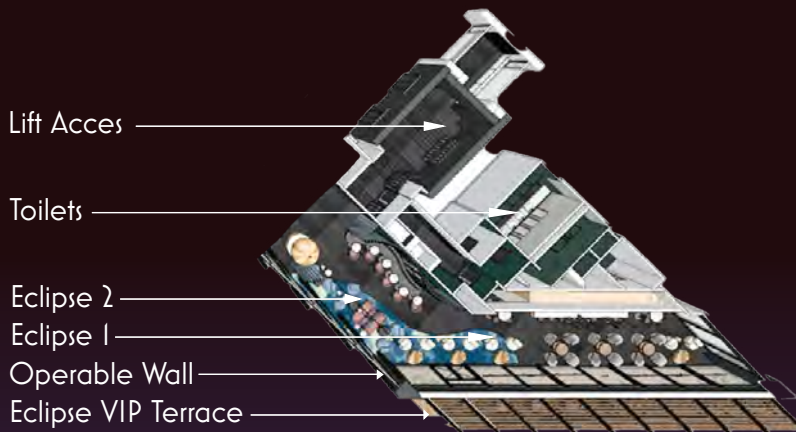

ADDRESS

Oosterdoksstraat 4
1011 DK Amsterdam
The Netherlands

Floorplan

	Eclipse 1	Eclipse 1 & 2
Reception	80	125
Theatre	50	
Boardroom	21	
Seated Dinner (1 table)	42	
(Min) Height	2.5	2.5
(Max) Height	3.5	3.5
(Min) Height Foot	27	27
(Max) Height Foot	37	37
Square Meter	85.7	126
Square Feet	920	1355