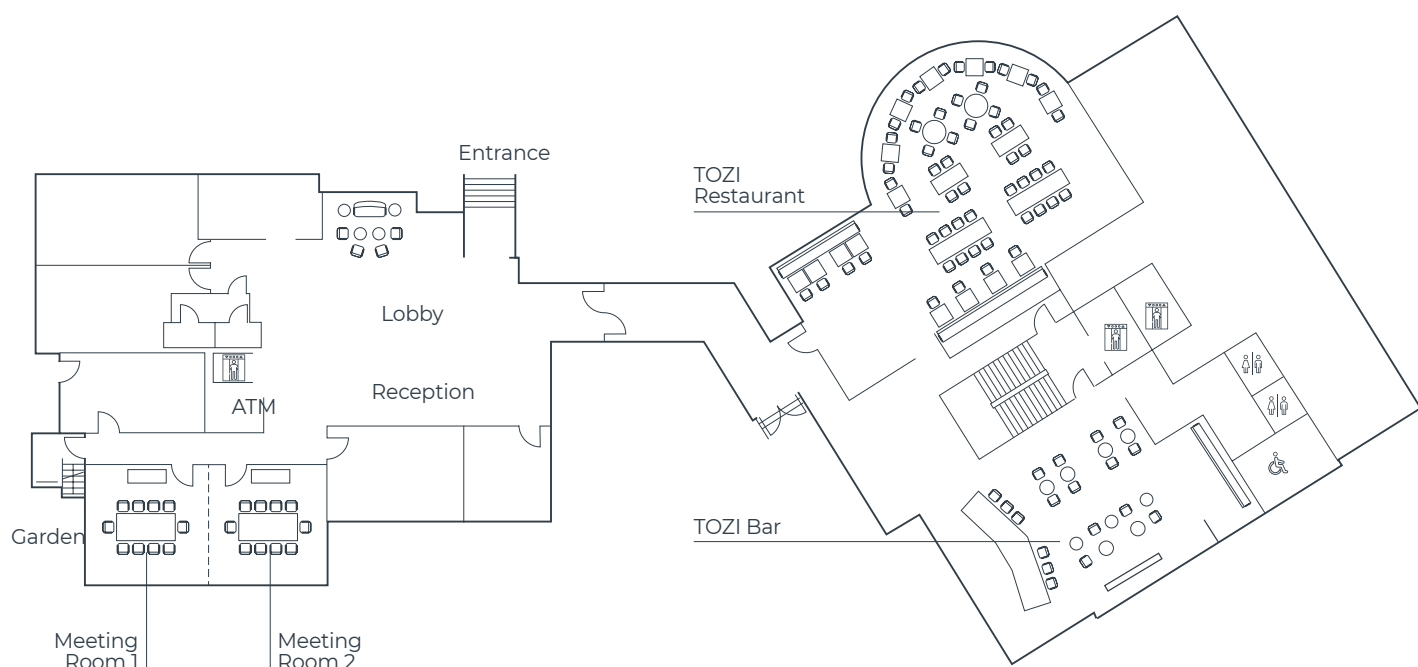

2

FLEXIBLE
MEETING ROOMS

35m²

MEETING
SPACE

25

GUEST
CAPACITY

1

PRIVATE
GARDEN

104

GUEST
ROOMS

1

RESTAURANT
- TOZI

1

FITNESS
CENTRE

1

BAR
- TOZI

RADISSON
REWARDS
FOR BUSINESS

Floor Plans

Capacities

ROOM NAME	DIMENSION W X L X H (M)	SIZE M ²	THEATRE	BOARD ROOM	U SHAPE	CLASS ROOM	CABARET	DINNER	RECEP- TION
Meeting Room 1	4.7 x 3.8 x 2.4	17	15	8		8		8	
Meeting Room 2	4.7 x 3.8 x 2.4	17	15	8		8		8	
Meeting Room 1+2	9.4 x 3.8 x 2.4	35	18	15		16		16	
TOZI Bar & Restaurant									50

DISCOVER MORE OF THE HOTEL WITH A 3D VIRTUAL TOUR:
<https://my.matterport.com/show/?m=tcWwMkNDaoG>

FLEXIBLE MEETINGS WITH NATURAL DAYLIGHT

LOCATED OPPOSITE VONDELPARK

MODERN FITNESS CENTRE

PRIVATE GARDEN AS BREAKOUT ROOM