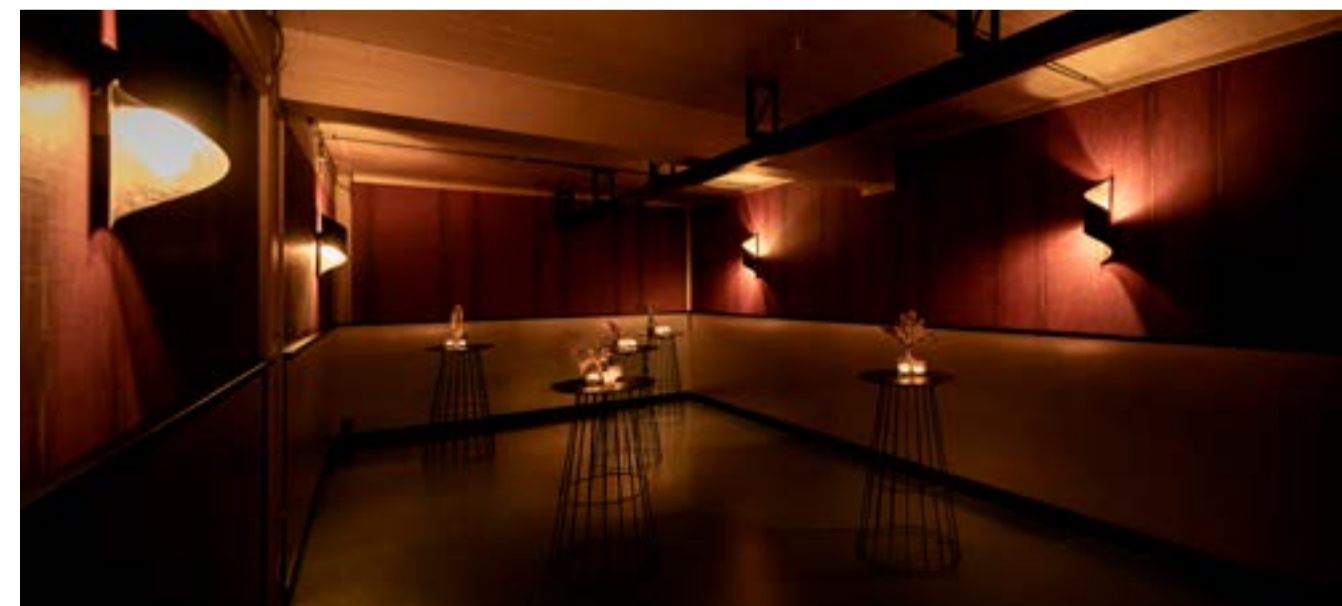

AREAS

A

AS

AREA

REAS

AEI

AREA