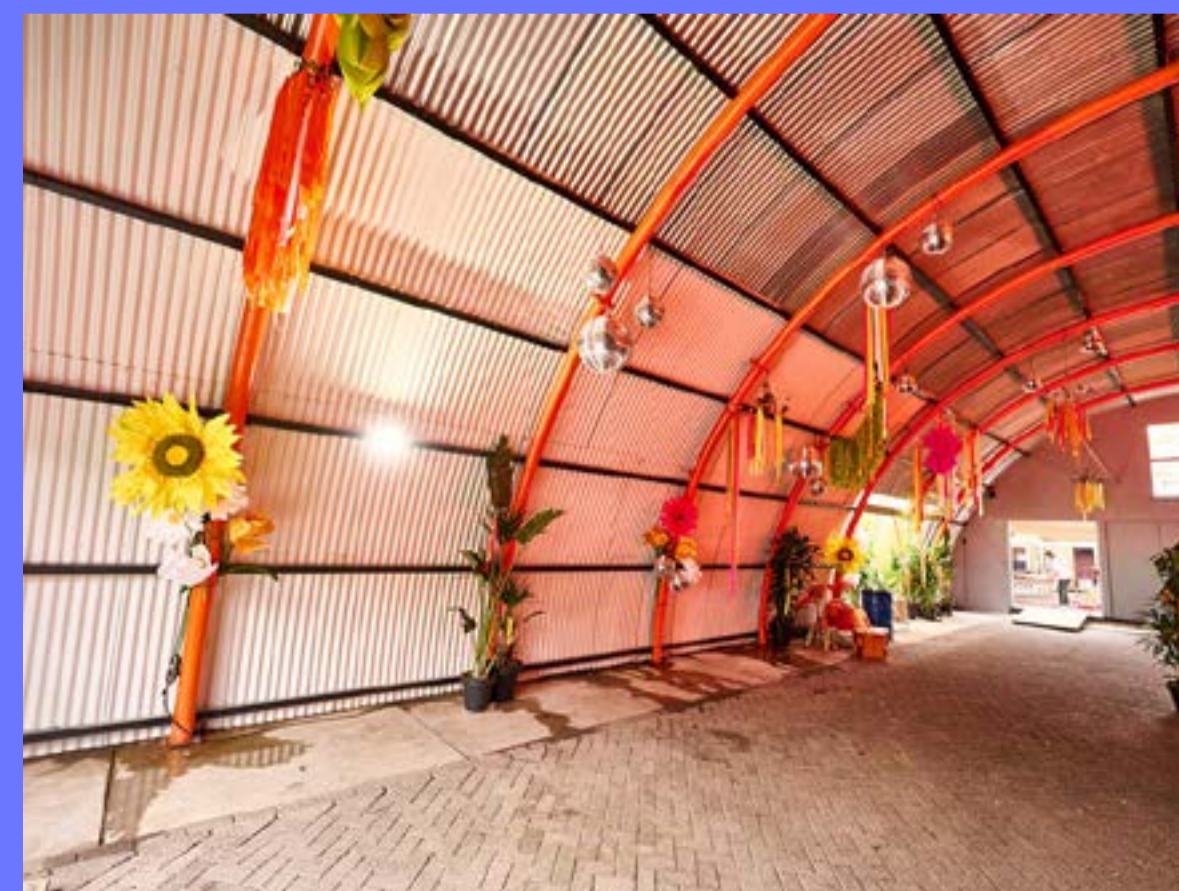

- 24 RGB Spots
- Sonos System
- Screen and beamer
- Lumus Instruments Light Art
- 2x 32 ampere connection

Surface: 200 m2

Festival / Party: 400 pax

Congress/Theater: 300 pax

Sit down dinner: 200 pax

THE COURTYARD

INFO

Bar with 9 taps
Food point

TECH SPECS

- 1x 63 ampere connection
- 2x 32 ampere connection
- 4 washes
- 4 spots
- 4 corten steel pillars with special light effects
- Hazers
- Music allowed until 11 PM

Surface: 1980 m²

Festival / Party: 1.500 pax

THE ARCH

Surface: 220 m²
Festival/party: 400 pax
Congress/theater: 250 pax
Sit down dinner: 200 pax

THE RED

Surface: 40 m²
Festival/party: 50 pax
Dinner: 15 pax