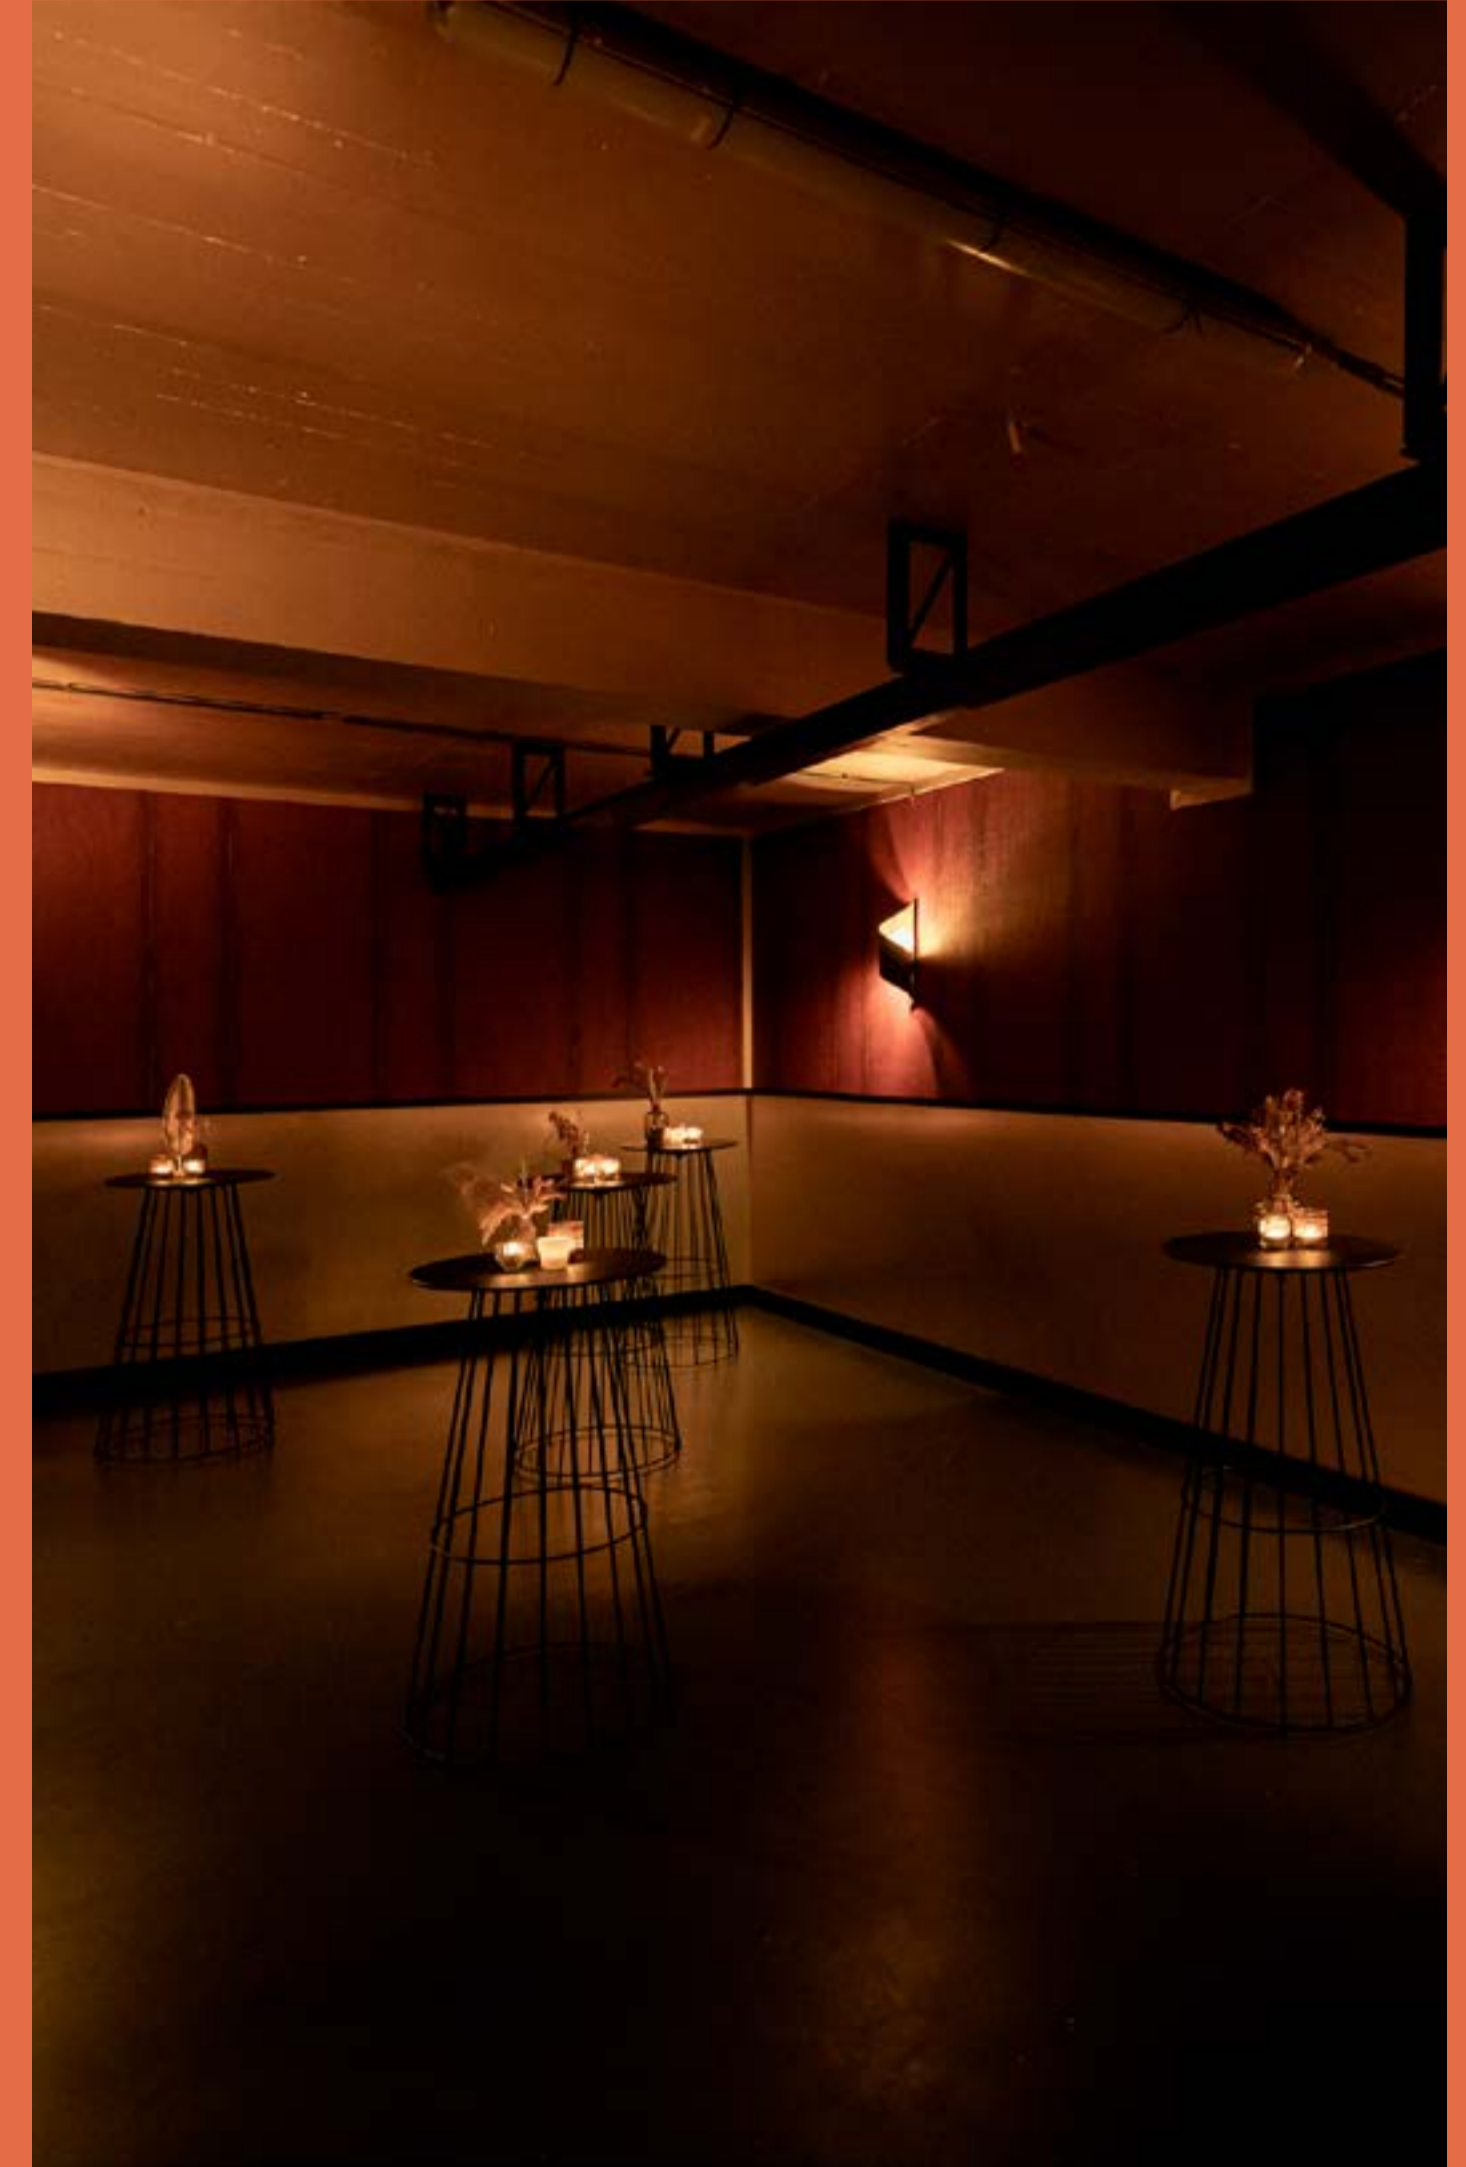

THE RED

Surface: 40 m²
Festival/party: 50 pax
Dinner: 15 pax

THE GOLD

Surface: 48 m²
Festival/party: 70 pax
Congress/theater: 40 pax
Dinner: 50 pax